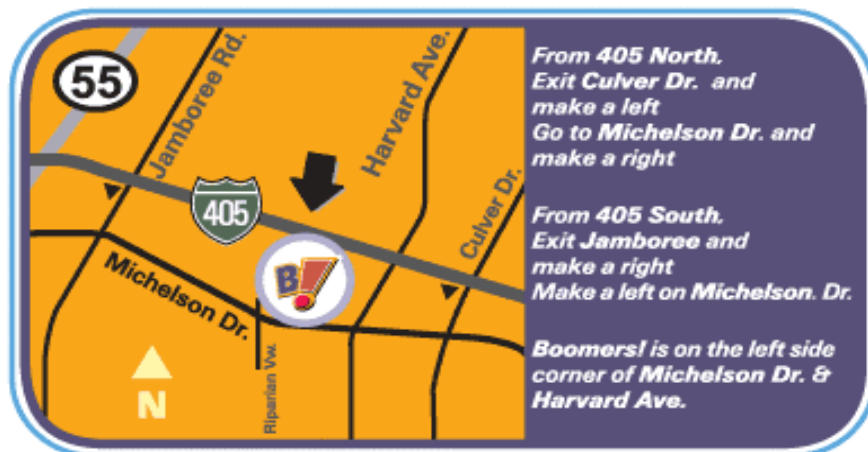

YFAMILY™

We build strong kids, strong families, strong communities.

FEDERATION EVENT

WHO: All Y-Dreamcatchers, Y-Papooses, Y-Guides, Y-Princesses, Y-Trail Mates

WHERE: BOOMERS!

3405 Michelson Dr., Irvine, CA 92612

WHEN: Sunday, November 13th, 2005

TIME: 1:00 p.m. – 5:00 p.m.

INCLUDES: Unlimited use of 3 Miniature Golf Courses, Bumper Boats, Laze Tag, Thunder Road Go Karts, Lil Thunder Go Karts, Rock Wall, King Arthur's Carnival Rides and 5 tokens per person

*Food must be purchased separately

COST: \$15.00 Per Person

\$20.00 for Late Registration

DUE: October 31st, 2005

DIRECTIONS:

*From 405 North,
Exit Culver Dr. and
make a left
Go to Michelson Dr. and
make a right*

*From 405 South,
Exit Jamboree and
make a right
Make a left on Michelson Dr.*

*Boomers! is on the left side
corner of Michelson Dr. &
Harvard Ave.*

www.BoomersParks.com

Map not drawn to scale

For further information, please contact: